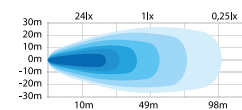

Art. 5809001
€ 49,95 excl. VAT / € 60,44 incl. VAT
WORK LIGHT 13W LED

ARTICLE	5809000	5809519	5809527	5809529	5809515	5809516	5809517	5809001
VOLTAGE	9-30V DC	9-32V DC	9-32V DC	9-32V DC	9-32V DC	9-32V DC	9-32V DC	10-32V DC
CONSUMPTION	10W	22W	18W	9W	9W	9W	25W	13W
THEORETICAL LUMEN	1080	2660	1710	950	950	950	3040	1260
ACTUAL LUMEN	468	1945	1210	600	600	600	2200	788
IP-CLASS	IP67	IP67/IP69K	IP67/IP69K	IP67/IP69K	IP67/IP69K	IP67/IP69K	IP67/IP69K	IP67
CONNECTION	Cable	Cable	Cable	Cable	Cable	Cable	Cable	Cable
CABLE LENGTH	300mm	520mm	520mm	520mm	520mm	520mm	1000mm	400mm
ON/OFF SWITCH	-	-	-	Yes	-	-	-	-
MATERIAL HOUSING	Aluminum	Aluminum	Aluminum	Aluminum	Aluminum	Aluminum	Aluminum	Aluminum
MATERIAL LENS	Acrylic	Polycarbonate	Polycarbonate	Polycarbonate	Polycarbonate	Polycarbonate	Polycarbonate	PC
LENGTH	72mm	-	100mm	100mm	100mm	-	108mm	-
DEPTH	40,5mm	48mm	40mm	40/57mm	40mm	41,5mm	48 mm	60mm
HEIGHT	65mm	-	118mm	118mm	118mm	-	126,5mm	-
HEIGHT INCLUDING BRACKET	81mm	137mm	129mm	184,5mm	129mm	133mm	137mm	110mm
DIAMETER	-	114mm	-	-	-	107mm	-	88mm
OPERATING TEMPERATURE	-35°C · +60°C	-30°C · +65°C	-30°C · +65°C	-30°C · +65°C	-30°C · +65°C	-30°C · +65°C	-30°C · +65°C	-40°C · +50°C
E-APPROVED	No	No	No	No	No	No	ECE R23	ECE R23
EMC-CERTIFICATE	ECE R10	ECE R10	ECE R10	ECE R10	ECE R10	ECE R10	ECE R10	ECE R10