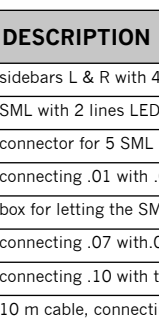

.08

NEDKING Old School Sidebars are produced from Aluminium and KTL treated against corrosion. The ends are close-welded and grinded. All bolts and nuts are stainless steel 304. They can be individually painted on top or powdercoated. You have three options for wiring and choosing from the below

1. do everything yourself, taking a lot of time, or
2. use 84WH01.03, .07, .08, .10* to connect to the rear light, or
3. use 84WH01.02** for an all the way connection to truck's electric