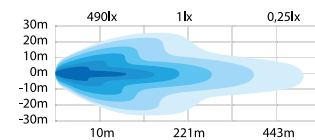

SIDE SHOOTER LED BAR 4''

Voltage	9-32V DC	Material housing	Aluminium
Consumption	27W	Material lens	Polycarbonate
Theoretical lumen	3540	Length	97mm
Actual lumen	2097	Depth	73mm
1 lux @	221m	Height	78mm
IP-class	IP67	Height including bracket	89mm
Beam pattern	Combo	Operating temperature	20°C - +45°C
Position light	No	E-approved	ECE R112
Connection	Cable	Ref	12,5
Cable length	520mm	EMC-certificate	ECE R10