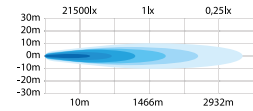

Use the QR code to check out the product video.