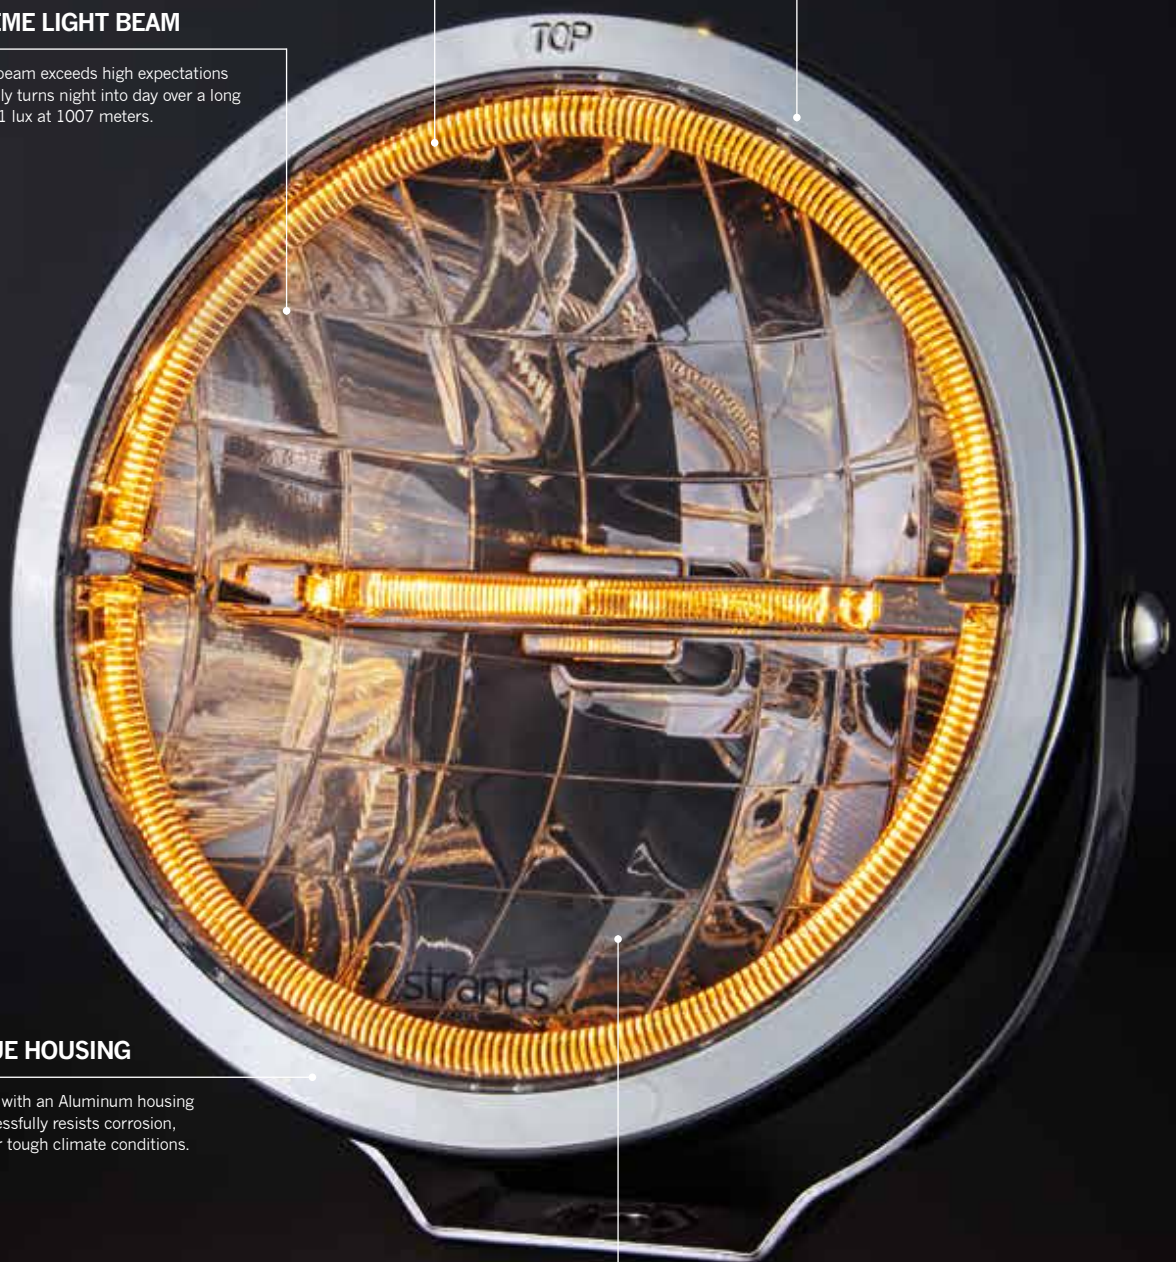

### EXTREME LIGHT BEAM

The light beam exceeds high expectations and literally turns night into day over a long distance. 1 lux at 1007 meters.