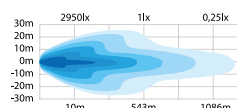

DUAL POSITION LIGHT

Art. 5809197
€ 419,00 excl. VAT / € 506,99 incl. VAT
SIBERIA DRC LED BAR 32''