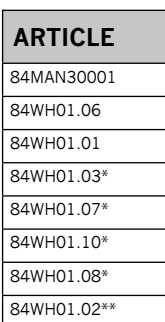

MAN TG3 wheelbase 3600mm

Art. 84MAN30001
photo with lights for illustration purpose

surface black KTL, paintable

5 x 84WH01.06, 1 x 84WH01.01

with 84WH01.03,.07, .08,.10

Art. 84WH01.06

Art. 84WH01.01

with 84WH01.02

.03

.07

.10

.08

NEDKING Old School Sidebars are produced from Aluminium and KTL treated against corrosion. The ends are close-welded and grinded. All bolts and nuts are stainless steel 304. They can be individually painted on top or powdercoated. You have three options for wiring and choosing from the below

1. do everything yourself, taking a lot of time, or
2. use 84WH01.03, .07, .08, .10* to connect to the rear light, or
3. use 84WH01.02** for an all the way connection to truck's electric

Art. 84WH01.02

ARTICLE	DESCRIPTION	QTY/ TRUCK	EXCL. VAT	INCL. VAT
84MAN30001	sidebars L & R with 4mm brackets and mounting hardware Aluminium, KTL painted	1	€ 525,00	€ 635,25
84WH01.06	SML with 2 lines LED, 150mm cable and AMP plug. L/H/W 114,4x54,2x22,3mm	10	€ 19,50	€ 23,60
84WH01.01	connector for 5 SML	2	€ 79,95	€ 96,74
84WH01.03*	connecting .01 with .07	2	€ 17,95	€ 21,72
84WH01.07*	box for letting the SML flash when truck's indicator is on	2	€ 55,00	€ 66,55
84WH01.10*	connecting .07 with .08	2	€ 22,50	€ 27,23
84WH01.08*	connecting .10 with truck's rear light, with extension for an additional 2P red/white or 3P r/w/y position light	2	€ 119,00	€ 143,99
84WH01.02**	10 m cable, connecting .01 with truck's electric/dashboard	2	€ 44,95	€ 54,39