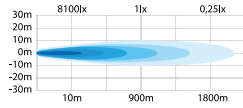

Art. 5809200

€ 209,00 excl. VAT / € 252,89 incl. VAT