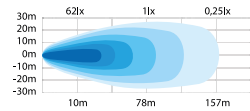

Material housing	Aluminum
Material lens	Polycarbonate
Length	286mm
Depth	54,2mm
Height	76mm
Height including bracket	89mm
Operating temperature	-30°C - +65°C
E-approved	No
EMC-certificate	ECE R10, CISPR 25 Class 3