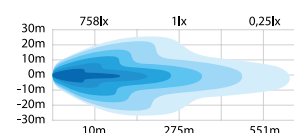

LED BARS | WORK LIGHTS

Art. 5809125

€ 109,00 excl. VAT / € 131,89 incl. VAT

SIBERIA RED FOX WORK-/WARNING LIGHT LED

Use the QR code to check out the product video.

Voltage	9-32V DC
Consumption	41W
Theoretical lumen	8400
Actual lumen	3583
1 lux @	160m
IP-class	IP67/IP69K
Beam pattern	Flood
Position light	Red and amber
Connection	DT-6
Cable length	500mm

Material housing	Aluminum
Material lens	Polycarbonate
Length	92,93mm
Height	74,1mm
Depth	74,57mm
Height including bracket	87,56mm
Operating temperature	-30°C - +65°C
E-approved	No
EMC-certificate	ECE R10

Art. 5809191

€ 179,00 excl. VAT / € 216,59 incl. VAT

SIBERIA RED TIGER 12'' WORK LIGHT LED BAR

Use the QR code to check out the product video.

Voltage	10-40V DC
Consumption	92W
Theoretical lumen	8000
Actual lumen	5423
1 lux @	275m
IP-class	IP67/IP69K
Beam pattern	Combo
Position light	Red and amber
Connection	DT-4
Cable length	500mm

Material housing	Aluminum
Material lens	Polycarbonate
Length	307mm
Height	76mm
Depth	71,6mm
Height including bracket	89mm
Operating temperature	-30°C - +65°C
E-approved	No
EMC-certificate	ECE R10