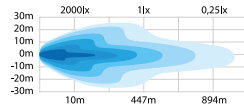

DUAL POSITION LIGHT

Art. 5809172

€ 219,00 excl. VAT / € 264,99 incl. VAT

SIBERIA SR LED BAR 32"