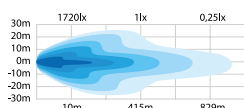

LED BARS

DUAL POSITION LIGHT

Art. 5809196
€ 309,00 excl. VAT / € 373,89 incl. VAT
SIBERIA DRC LED BAR 22''