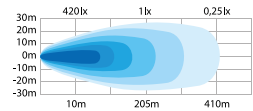

WORK LIGHT AND WARNING LIGHT

Art. 5809149

€ 279,00 excl. VAT / € 337,59 incl. VAT

YETI SIDE SHOOTER LED BAR 24''

Voltage	9-32V DC
Consumption	103W
Patterns	1
Theoretical lumen	12320
Actual lumen	7286
1 lux @	205m
IP-class	IP67/IP69K
Beam pattern	Flood
Position light	No
Connection	Cable

Cable length	970mm
Material housing	Aluminum
Material lens	Polycarbonate
Length	610mm
Depth	63mm
Height	78,5mm
Operating temperature	-30°C - +65°C
E-approved	No
EMC-certificate	ECE R10

Use the QR code to check out the product video.

Art. 5809243

€ 149,00 excl. VAT / € 180,29 incl. VAT

IZEBREAKER WORK LIGHT 58W LED

Voltage	10-32V DC
Consumption	58W
Theoretical lumen	4300
Actual lumen	3600
IP-class	IP68/IP69K
Connection	DT-3 to DT-2
Cable length	200mm
Material housing	Aluminum

Material lens	Toughened glass
Length	105mm
Depth	75mm
Height	95mm
Height including bracket	125,5mm
Operating temperature	-40°C - +85°C
E-approved	No
EMC-certificate	CISPR25 Class 3

Use the QR code to check out the product video.