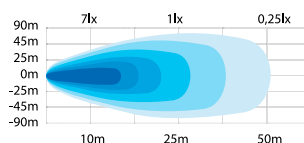

Use the QR code to check out the product video.