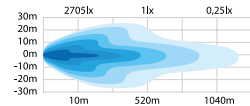

DUAL POSITION LIGHT

Art. 5809193
€ 309,00 excl. VAT / € 373,89 incl. VAT
SIBERIA SRC LED BAR 32''