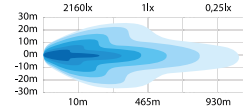

Art. 5809188

€ 209,00 excl. VAT / € 252,89 incl. VAT