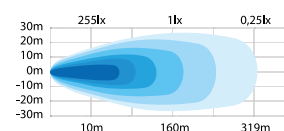

SIBERIA RED FOX WORK-/WARNING LIGHT LED

Use the QR code to check out the product video.

Voltage	9-32V DC
Consumption	41W
Theoretical lumen	8400
Actual lumen	3583
1 lux @	160m
IP-class	IP67/IP69K
Beam pattern	Flood
Position light	Red and amber
Connection	DT-6
Cable length	500mm

Material housing	Aluminum
Material lens	Polycarbonate
Length	92,93mm
Height	74,1mm
Depth	74,57mm
Height including bracket	87,56mm
Operating temperature	-30°C - +65°C
E-approved	No
EMC-certificate	ECE R10

Art. 5809191

€ 179,00 excl. VAT / € 216,59 incl. VAT

SIBERIA RED TIGER 12'' WORK LIGHT LED BAR

Use the QR code to check out the product video.

Voltage	10-40V DC
Consumption	92W
Theoretical lumen	8000
Actual lumen	5423
1 lux @	275m
IP-class	IP67/IP69K
Beam pattern	Combo
Position light	Red and amber
Connection	DT-4
Cable length	500mm

Material housing	Aluminum
Material lens	Polycarbonate
Length	307mm
Height	76mm
Depth	71,6mm
Height including bracket	89mm
Operating temperature	-30°C - +65°C
E-approved	No
EMC-certificate	ECE R10