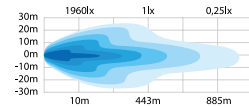

ARTICLE	5809170	5809171	5809172	5809173	5809174
VOLTAGE	10-40V DC	10-40V DC	10-40V DC	10-40V DC	10-40V DC
CONSUMPTION	32W	59W	95W	130W	155W
THEORETICAL LUMEN	4000	8000	12000	16000	19200
ACTUAL LUMEN	2200	4254	5641	7434	8570
1 LUX @	368m	447m	444m	464m	443m
IP-CLASS	IP67/IP69K	IP67/IP69K	IP67/IP69K	IP67/IP69K	IP67/IP69K
BEAM PATTERN	Spot	Combo	Combo	Combo	Combo
POSITION LIGHT	Amber and white	Amber and white	Amber and white	Amber and white	Amber and white
CONNECTION	DT-4	DT-4	DT-4	Cable	Cable
CABLE LENGTH	500mm	500mm	500mm	2500mm	2500mm
MATERIAL HOUSING	Aluminium	Aluminium	Aluminium	Aluminium	Aluminium
MATERIAL LENS	Polycarbonate	Polycarbonate	Polycarbonate	Polycarbonate	Polycarbonate
LENGTH	300,6mm	555,6mm	813,6mm	1065,6mm	1269,6mm
DEPTH	55,5mm	55,5mm	55,5mm	55,5mm	55,5mm
HEIGHT	45mm	45mm	45mm	45mm	45mm
HEIGHT INCLUDING BRACKET	65mm	65mm	65mm	65mm	65mm
OPERATING TEMPERATURE	-30°C · +65°C	-30°C · +65°C	-30°C · +65°C	-30°C · +65°C	-30°C · +65°C
E-APPROVED	ECE R112, R7	ECE R112, R7	ECE R112, R7	ECE R112, R7	ECE R112, R7
REF	30	50	50	50	50
EMC-CERTIFICATE	ECE R10	ECE R10	ECE R10	ECE R10	ECE R10