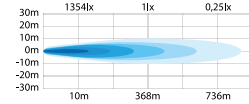

DUAL POSITION LIGHT

Art. 5809171

€ 179,00 excl. VAT / € 216,59 incl. VAT

SIBERIA SR LED BAR 22"