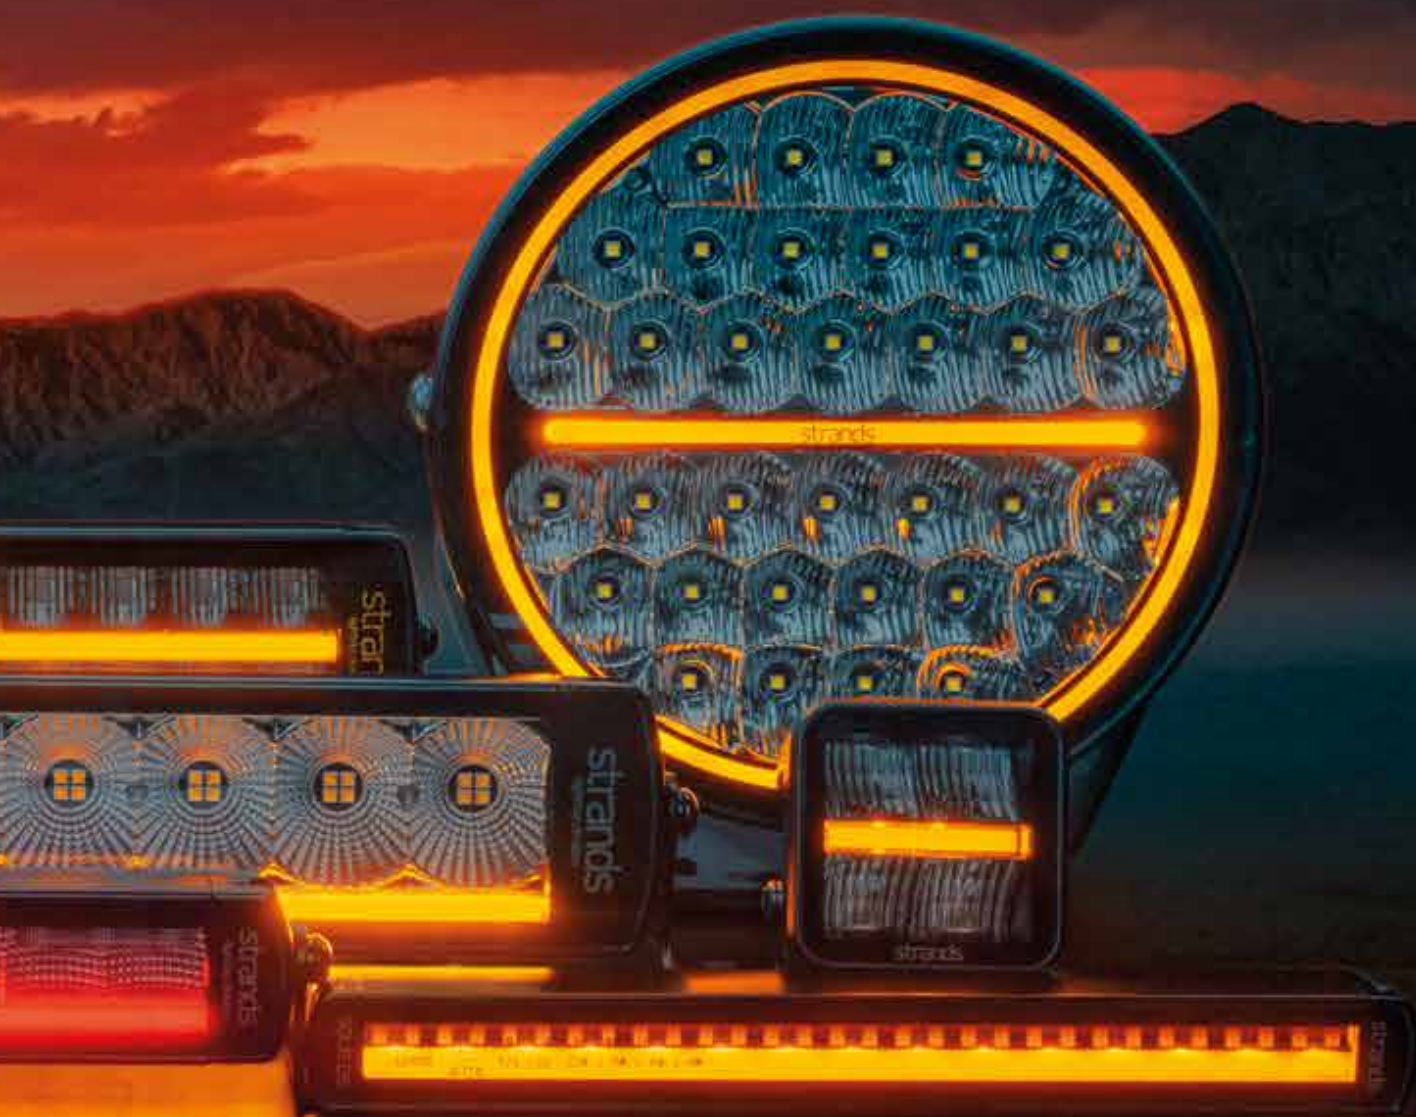

# WELCOME TO THE FUTURE

---

This is Dark Knight Nuuk. The next generation of LED bars. A real game-changer. Better performance. Less consumption. Ready to break new ground, developed for electric vehicles. Comes with a sophisticated dark look and passion in every

detail. Developed with the environment, the driver, and the optimal lighting experience in focus. The light beam creates the perfect balance and gives you a light where you need it the most.

# SIBERIA

---

Welcome to the future. This is Siberia. Innovative lighting from Strands Lighting Division. Pushing the boundaries and redefining what light can do with the pioneering design combined with revolutionary features. The multi-color position light characterizes all members of Siberia. Siberia is for you who want to boost your passion, vehicle, and driving experience. Created for you who are looking for the latest both when it comes to performance, function, and design.