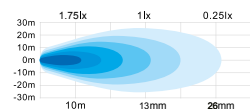

SIBERIA TAIL LIGHT 12" LED

Siberia Tail Light is a world-unique product. A tail light in a shape of a LED bar with four E-approved functions. Reversing light, indicator, brake light, and red position light approved as a tail light. A LED bar, ready to change the market with unique features.

€ 159,00 excl. VAT / € 192,39 incl. VAT

Voltage	10-32V DC
Consumption	35W
Functions	Tail, brake, indicator, reversing light
Theoretical lumen	Reversing light 1900
Actual lumen	Reversing light 323
1 lux @	Reversing light 13 m
IP-class	IP67/IP69K
Beam pattern	Reversing light flood
Position light	Yes, Red
Connection	Cable

Cable length	2500 mm
Material housing	Aluminum
Material lens	Polycarbonate
Length	300,6 mm
Depth	55,5 mm
Height	45 mm
Height including bracket	65 mm
Operating temperature	-30°C - +65°C
E-approved	ECE R148
EMC-certificate	ECE R10