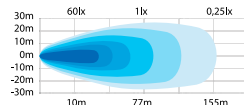

WORK LIGHT 25W LED

Voltage	12-32V DC
Consumption	25W
Theoretical lumen	3040
Actual lumen	2200
IP-class	IP67/IP69K
Connection	DT-2
Cable length	1002mm
Material housing	Aluminum
Material lens	Polycarbonate
Width	110mm
Depth	46,52mm
Height	110mm
Height including bracket	138,83mm
Operating temperature	-30°C - +65°C
ADR-approved	Yes
E-approved	ECE R23
EMC-certificate	ECE R10