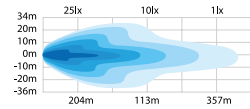

## DARK KNIGHT NUUK LED BAR 14''

Voltage	9-36V DC	Material housing	Aluminium
Consumption	67	Material lens	Polycarbonate
Theoretical lumen	7600	Length	353 mm
Actual lumen	6500	Depth	69,8 mm
1 lux @	357	Height	38,5 mm
IP-class	IP68/IP69K	Height including bracket	51,3
Beam pattern	Combo	Operating temperature	-40°C - +60°C
Position light	White and amber	E-approved	ECE R7, R112
Connection	DT-4	Ref	27,5
Cable length	500 mm	EMC-certificate	ECE R10