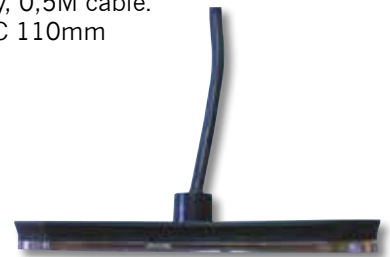

ROUND LED POSITION LAMP 12-24V
IP67, diameter 27mm (hole size 19mm)

ARTICLE	DESCRIPTION	EXCL. VAT	INCL. VAT
46350231	White	€ 8,95	€ 10,83
46350232	Red with red lens	€ 8,95	€ 10,83
46350233	Red with clear lens	€ 8,95	€ 10,83
46350234	Amber with amber lens	€ 8,95	€ 10,83
46350235	Amber with clear lens	€ 8,95	€ 10,83
46350236	Inox cover ring	€ 2,95	€ 3,57

LED FLEXISTRIP 24V

5 meter roll with adhesive backside.
60 LED's/meter, IP65, cuttable each 10cm.

- Art. 46305010 – White
- Art. 46305015 – Orange
- Art. 46305020 – Red
- Art. 46305025 – Green
- Art. 46305030 – Blue

€ 49,00 excl. VAT / € 59,29 incl. VAT

3 in 1 LED PERIMETER LAMP 12-24V

3 functions: Tail/Stop/Indicator
Clear/transparent lens when off.
Easy-fit system, 2 year warranty, 0,5M cable.
Dimensions: 130x33x7mm – CC 110mm
Art. 46355005

€ 49,00 excl. VAT / € 59,29 incl. VAT