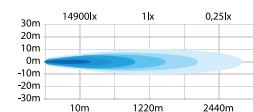

Use the QR code to check out the product video.