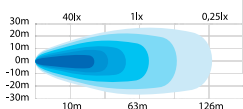

Art. 5809527
€ 39,00 excl. VAT / € 47,19 incl. VAT
WORK LIGHT 18W LED