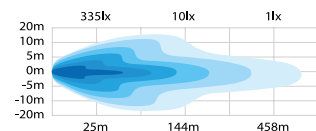

DARK KNIGHT IDENTITY LED BAR 20''

€ 249,00 excl. VAT / € 301,29 incl. VAT

Voltage	9-36V DC
Consumption	98W
Theoretical lumen	12 000
Actual lumen	9800
1 lux @	458 m
IP-class	IP68/IP69K
Beam pattern	Combo
Position light	White and amber
Connection	DT-4
Cable length	500 mm

Material housing	Aluminium
Material lens	Polycarbonate
Length	520 mm
Depth	55,5 mm
Height	58 mm
Height including bracket	75 mm
Operating temperature	-40°C - +60°C
Ref	50
E-approved	ECE R112, R7
EMC-certificate	ECE R10