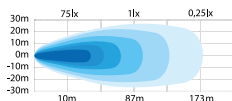

Art. 5809239
€ 199,00 excl. VAT / € 240,79 incl. VAT
UNITY WORK LIGHT 149W LED