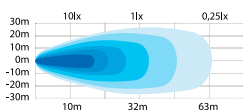

Art. 5809516
€ 16,95 excl. VAT / € 20,51 incl. VAT
WORK LIGHT 9W LED