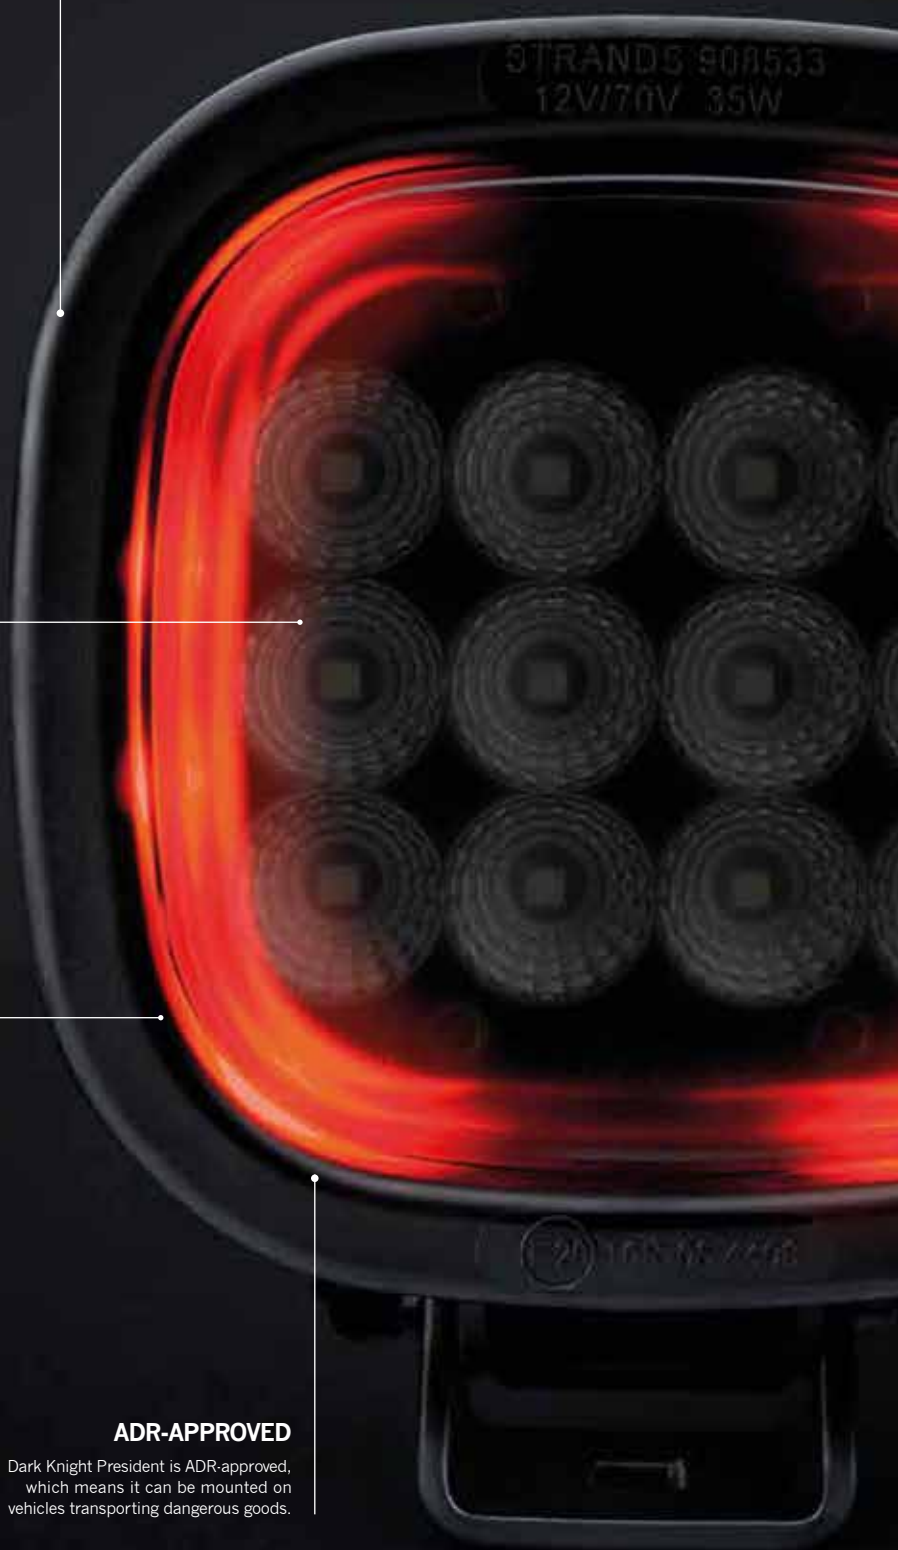

SIX-YEAR FUNCTION WARRANTY

All models in the series come with a six-year function warranty that speaks for itself. President represents sustainability at the highest level.

PERFECT FOR MOST APPLICATIONS

Comes in models that perform from 1750 lumens to 5400 lumens. Perfect for most applications – quads, trucks or excavators.

ALL-BLACK DESIGN

Super-slim design and a dark-tinted lens create a sober black appearance. Comes with an eye-catching position light in amber or red.

ADR-APPROVED

Dark Knight President is ADR-approved, which means it can be mounted on vehicles transporting dangerous goods.

Use the QR code to check out the product video.