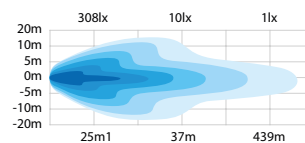

Use the QR code to check out the product video.