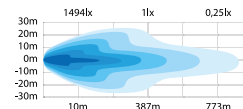

Art. 5809190

€ 219,00 excl. VAT / € 264,99 incl. VAT