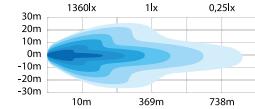

Art. 5809187

€ 149,00 excl. VAT / € 180,29 incl. VAT