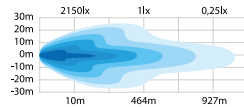

DUAL POSITION LIGHT

Art. 5809174

€ 329,00 excl. VAT / € 398,09 incl. VAT

SIBERIA SR LED BAR 50"