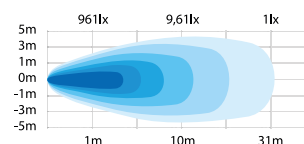

SIBERIA SCENE LIGHT WORK LIGHT LED

Voltage	9-35V DC
Consumption	19W
Theoretical lumen	6500
Actual lumen	2296
IP-class	IP67/IP69K
Beam pattern	Flood
Connection	Cable
Cable length	500mm

Material housing	Aluminum
Material lens	Polycarbonate
Length	150mm
Height	47mm
Depth	39,5mm
Operating temperature	-30°C - +65°C
E-approved	No
EMC-certificate	ECE R10

E-APPROVED REVERSING LIGHT CISPR25 CLASS 5

Art. 5809030

€ 65,00 excl. VAT / € 78,65 incl. VAT

WORK LIGHT 15W LED

Voltage	9-30V DC
Consumption	15W
Theoretical lumen	1960
Actual lumen	1862
IP-class	IP68
Connection	DT-2
Cable length	300mm
Material housing	Aluminum

Material lens	Polycarbonate
Length	144mm
Depth	74,5mm
Height	49,6mm
Height including bracket	91,7mm
Operating temperature	-40°C - +60°C
E-approved	ECE R23
EMC-certificate	ECE R10, CISPR25 Class 5