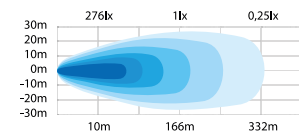

SIBERIA QUBE WORK LIGHT LED

Use the QR code to check out the product video.

Voltage	9-35V DC
Consumption	37W
Theoretical lumen	4800
Actual lumen	2949
IP-class	IP67/IP69K
Beam pattern	Combo
Position light	White and amber
Connection	DT-4
Cable length	500mm

Material housing	Aluminum
Material lens	Polycarbonate
Length	72mm
Height	72mm
Depth	72mm
Height including bracket	81,5mm
Operating temperature	-30°C - +65°C
E-approved	No
EMC-certificate	ECE R10