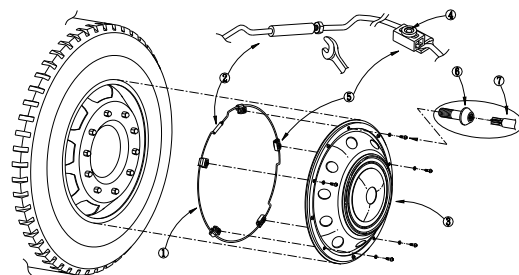

“LOCK-RING” WHEEL TRIMS 17.5 & 19.5”

“LOCK-RING” system

Art. 31061322
Standard front 19.5”
€ 47,50 excl. VAT / € 57,48 incl. VAT