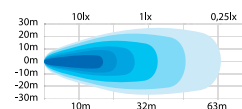

Art. 5809515
€ 16,95 excl. VAT / € 20,51 incl. VAT
WORK LIGHT 9W LED