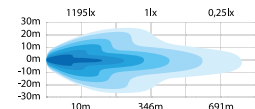

Art. 5809189

€ 159,00 excl. VAT / € 192,39 incl. VAT

ARTICLE	5809200	5809207	5809188	5809187	5809190	5809189
VOLTAGE	9-35V DC	9-35V DC	9-35V DC	9-35V DC	9-35V DC	9-35V DC
CONSUMPTION	145W	69W	145W	70W	145W	70W
THEORETICAL LUMEN	14 280	67200	20 400	9600	20 400	9600
ACTUAL LUMEN	10 485	5130	13 377	6467	11 515	3584
1 LUX @	900m	631m	465m	369m	387m	346m
IP-CLASS	IP67/IP69K	IP67/IP69K	IP67/IP69K	IP67/IP69K	IP67/IP69K	IP67/IP69K
BEAM PATTERN	Spot	Spot	Combo	Combo	Combo	Combo
POSITION LIGHT	White and amber	White and amber	White and amber	White and amber	White and amber	White and amber
CONNECTION	DT-4	DT-4	DT-4	DT-4	DT-4	DT-4
CABLE LENGTH	500mm	500mm	500mm	500mm	500mm	500mm
MATERIAL HOUSING	Aluminium	Aluminium	Aluminium	Aluminium	Aluminium	Aluminium
MATERIAL LENS	Polycarbonate	Polycarbonate	Polycarbonate	Polycarbonate	Polycarbonate	Polycarbonate
DIAMETER	228,6mm	178mm	228,6mm	178mm	228,6mm	178mm
DEPTH	86,7mm	78,2mm	86,7mm	78,2mm	86,7mm	78,2mm
HEIGHT INCLUDING BRACKET	249,3mm	194,7mm	249,3mm	194,7mm	249,3mm	194,7mm
OPERATING TEMPERATURE	-30°C · +65°C	-30°C · +65°C	-30°C · +65°C	-30°C · +65°C	-30°C · +65°C	-30°C · +65°C
E-APPROVED	No	No	ECE R112, R7	ECE R112, R7	No	No
REF	-	-	30	20	-	-
EMC-CERTIFICATE	ECE R10	ECE R10	ECE R10	ECE R10	ECE R10	ECE R10