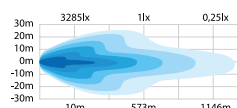

DUAL POSITION LIGHT

Art. 5809199
€ 659,00 excl. VAT / € 797,39 incl. VAT
SIBERIA DRC LED BAR 50''

ARTICLE	5809196	5809197	5809198	5809199
VOLTAGE	10-40V DC	10-40V DC	10-40V DC	10-40V DC
CONSUMPTION	91W	284W	394W	487W
THEORETICAL LUMEN	16000	24000	32000	38400
ACTUAL LUMEN	6161	12663	15800	18900
1 LUX @	415m	543m	557m	573m
IP-CLASS	IP67/IP69K	IP67/IP69K	IP67/IP69K	IP67/IP69K
BEAM PATTERN	Combo	Combo	Combo	Combo
POSITION LIGHT	White and amber	White and amber	White and amber	White and amber
CONNECTION	DT-4	Cable	Cable	Cable
CABLE LENGTH	500mm	2500mm	2500mm	2500mm
MATERIAL HOUSING	Aluminium	Aluminium	Aluminium	Aluminium
MATERIAL LENS	Polycarbonate	Polycarbonate	Polycarbonate	Polycarbonate
LENGTH	566,33mm	823,16mm	1078,4mm	1281,11mm
DEPTH	71,6mm	71,6mm	71,6mm	71,6mm
HEIGHT	76mm	76mm	76mm	76mm
HEIGHT INCLUDING BRACKET	89mm	89mm	89mm	89mm
OPERATING TEMPERATURE	-30°C · +65°C	-30°C · +65°C	-30°C · +65°C	-30°C · +65°C
E-APPROVED	ECE R7, R112	No	No	No
REF	40	-	-	-
EMC-CERTIFICATE	ECE R10	ECE R10	ECE R10	ECE R10