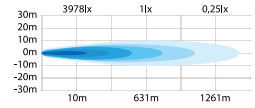

Art. 5809207

€ 149,00 excl. VAT / € 180,29 incl. VAT