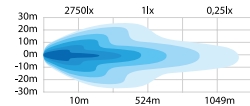

DUAL POSITION LIGHT

Art. 5809195
€ 489,00 excl. VAT / € 591,69 incl. VAT
SIBERIA SRC LED BAR 50''

ARTICLE	5809192	5809193	5809194	5809195
VOLTAGE	10-40V DC	10-40V DC	10-40V DC	10-40V DC
CONSUMPTION	65W	146W	199W	241W
THEORETICAL LUMEN	8000	12000	16000	19200
ACTUAL LUMEN	4500	8039	9472	11146
1 LUX @	401m	520m	532m	524m
IP-CLASS	IP67/IP69K	IP67/IP69K	IP67/IP69K	IP67/IP69K
BEAM PATTERN	Combo	Combo	Combo	Combo
POSITION LIGHT	White and amber	White and amber	White and amber	White and amber
CONNECTION	DT-4	DT-4	Cable	Cable
CABLE LENGTH	500mm	500mm	2500mm	2500mm
MATERIAL HOUSING	Aluminium	Aluminium	Aluminium	Aluminium
MATERIAL LENS	Polycarbonate	Polycarbonate	Polycarbonate	Polycarbonate
LENGTH	559,43mm	815,71mm	1070,35mm	1272,73mm
DEPTH	55,5mm	55,5mm	55,5mm	55,5mm
HEIGHT	45mm	45mm	45mm	45mm
HEIGHT INCLUDING BRACKET	65mm	65mm	65mm	65mm
OPERATING TEMPERATURE	-30°C · +65°C	-30°C · +65°C	-30°C · +65°C	-30°C · +65°C
E-APPROVED	ECE R7, R112	No	No	No
REF	37,5	-	-	-
EMC-CERTIFICATE	ECE R10	ECE R10	ECE R10	ECE R10