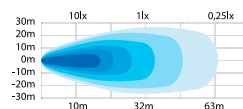

Art. 5809529
€ 45,00 excl. VAT / € 54,45 incl. VAT
WORK LIGHT 9W LED