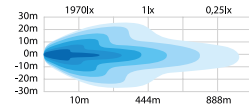

DUAL POSITION LIGHT

Art. 5809173

€ 259,00 excl. VAT / € 313,39 incl. VAT

SIBERIA SR LED BAR 42"