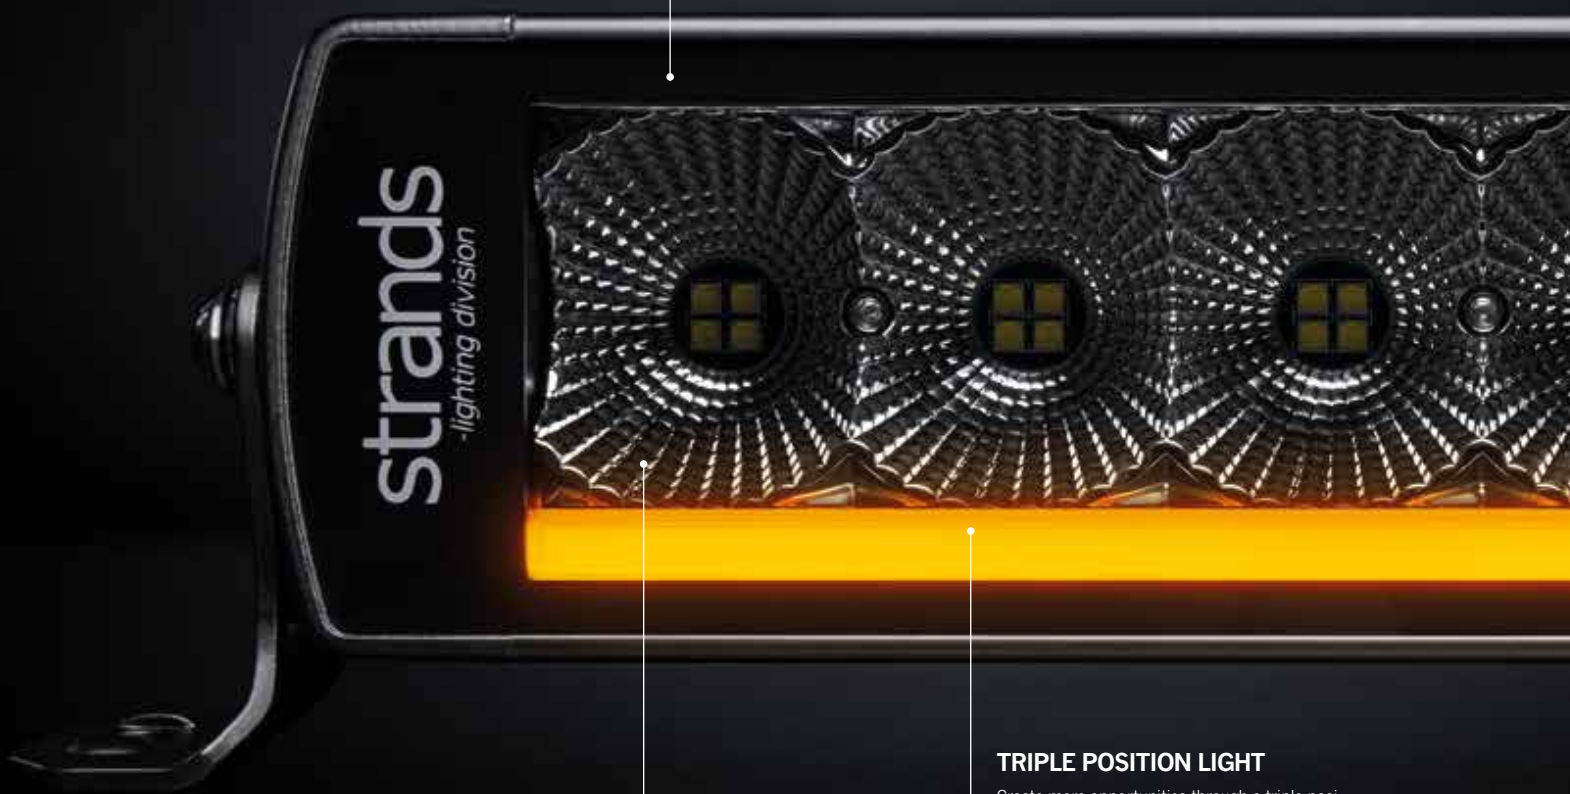

ONE WORK LIGHT REPLACES SEVERAL

One work light, created to provide the same power as 4-15 standard 2000 lumen LED work lights. Which simplify your work considerably.

NEXT LEVEL OF WORK LIGHTS

A powerful work light you haven't experienced before that provides a constant flow of light. Designed as an LED bar. Available in 11" and 38".

TRIPLE POSITION LIGHT

Create more opportunities through a triple position light. Choose between red, amber, or white. Try it, and you will not be disappointed.

Use the QR code to check out the product video.