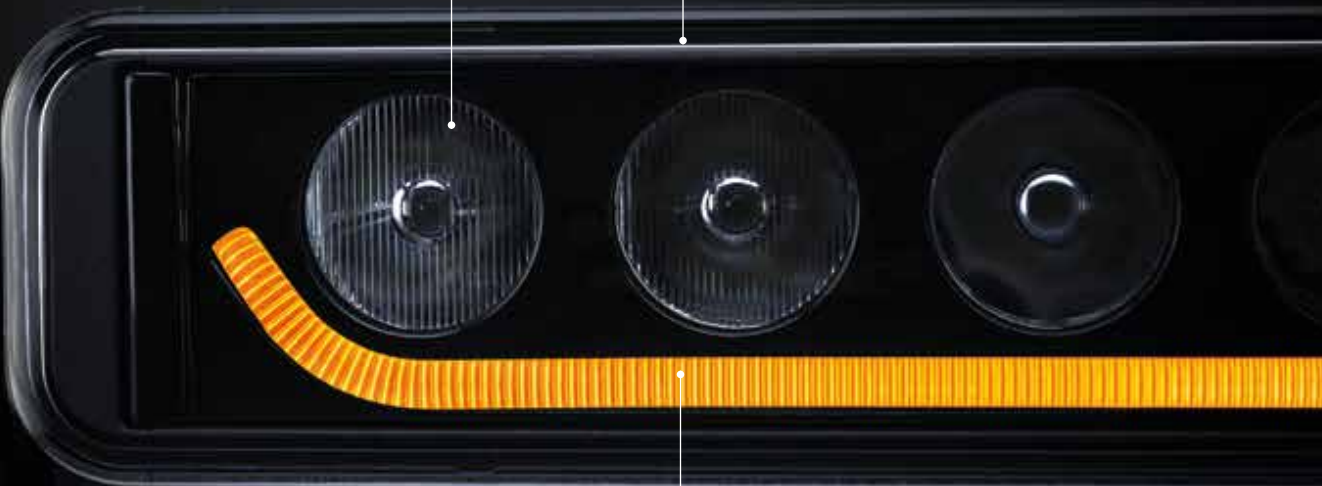

BEAM PATTERN

Developed to provide a wide and long beam pattern at over 500 meters. Perfect for varied driving on different types of roads.

DARK EXCLUSIVITY

The black components contribute to the futuristic look and give an exclusive dark expression.

SEVERAL POSSIBILITIES FOR EASY INSTALLATION

The slim design fits almost all vehicles in need of a LED bar and has rear and side brackets for easy mounting.

UNIQUE POSITION LIGHT

Enjoy the smooth startup effect when the light slowly increases its intensity before reaching full capacity. Comes with a dual function. Choose between amber and white.