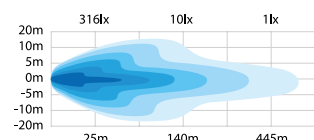

Voltage	9-36V DC
Consumption	125W
Theoretical lumen	14 000
Actual lumen	11 000
1 lux @	445m
IP-class	IP68/IP69K
Beam pattern	Combo
Position light	White and amber
Connection	DT4
Cable length	500 mm

Material housing	Aluminium
Material lens	Polycarbonate
Diameter	218 mm
Depth	70 mm
Height including bracket	233,5 mm
Operating temperature	-40°C - +60°C
E-approved	ECE R7, R112
Ref	45
EMC-certificate	ECE R10