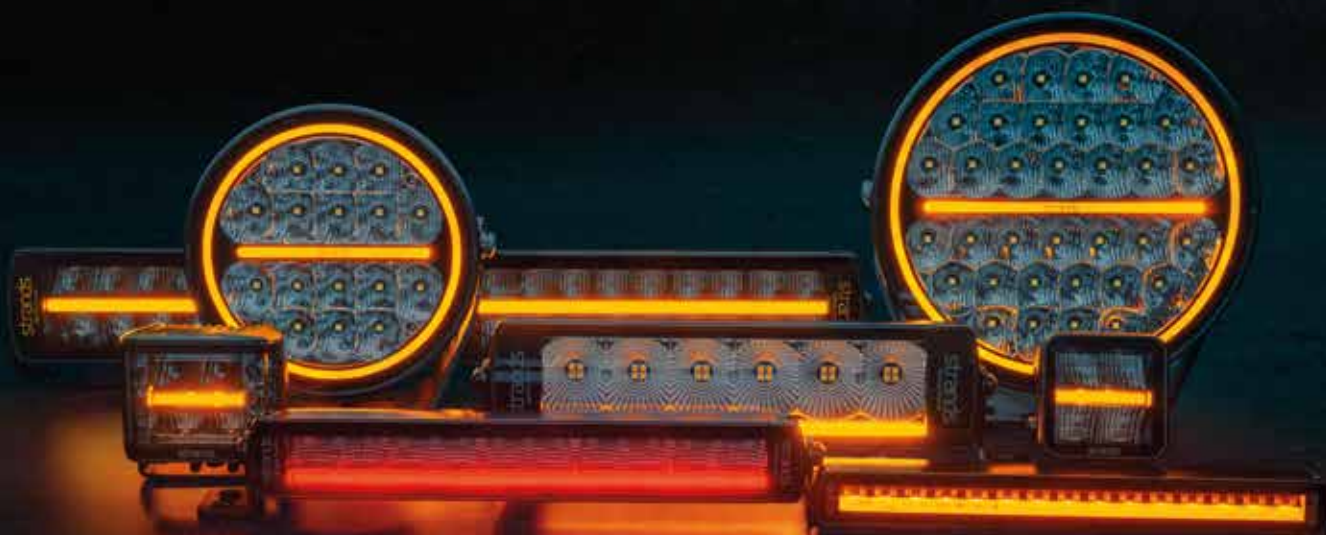

DEL RUE NV
Grote Leiestraat 4 | 8570 Anzegem | Belgium
Tel.: +32 (0)56 68 81 50
info@delrue.be | www.delrue.be

*With reservation for misprints and possible changes.
Possible truck brand logo's shown are purely indicative, they are not original and do not indicate that the product has been made/inspected by the brand owner.
They only indicate that the product is suitable for a particular brand/vehicle.*