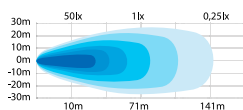

Art. 5809519
€ 59,00 excl. VAT / € 71,39 incl. VAT
WORK LIGHT 22W LED