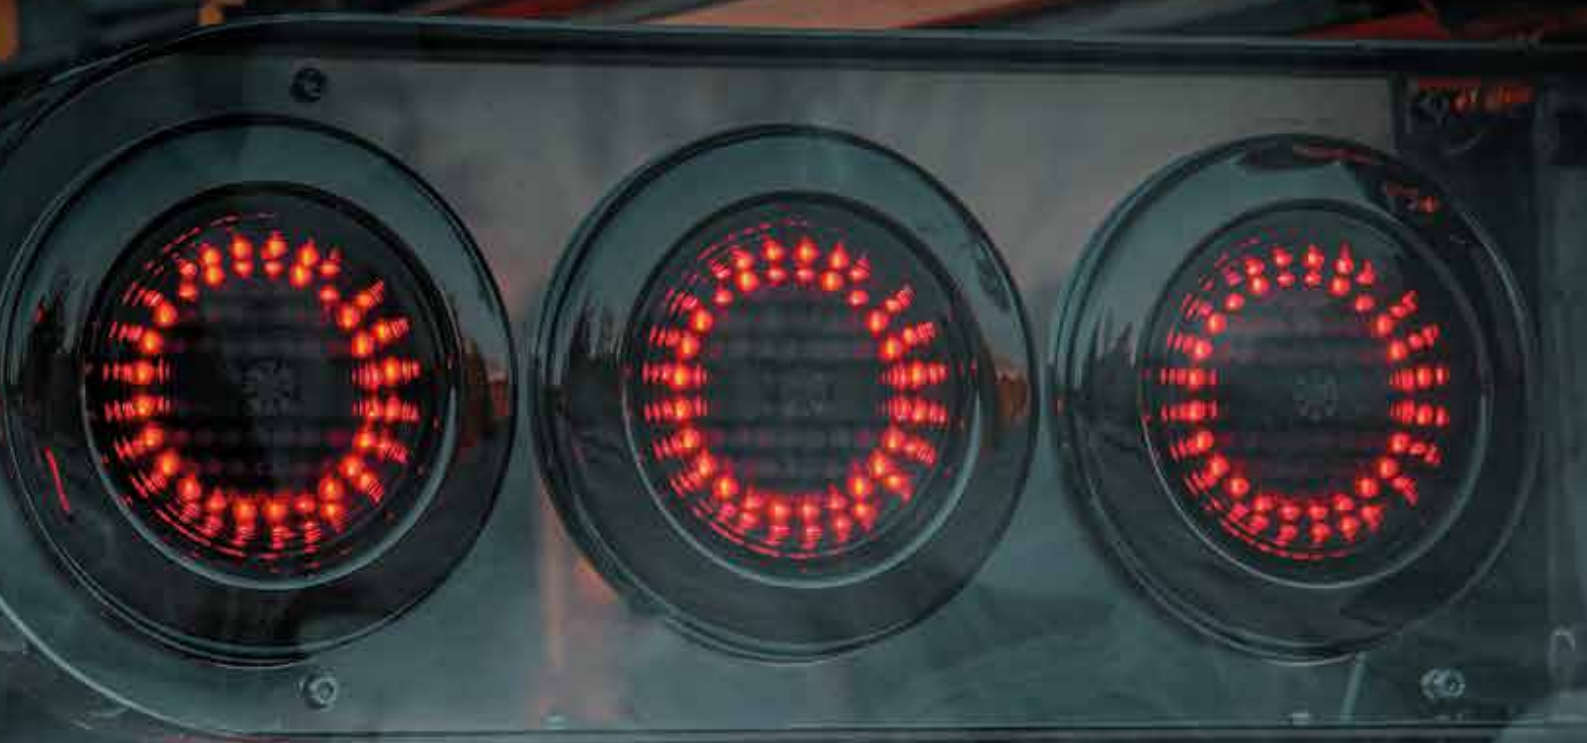

Use the QR code to check out the product video.

**THE LOOK YOU ALWAYS WANTED  
BUT NEVER KNEW EXISTED**

---

**IZE LED DYNAMIC TAIL LIGHTS**  
Art. 5800620-5800624

**IZELED**

**DYNAMIC START UP  
AND DYNAMIC INDICATOR**