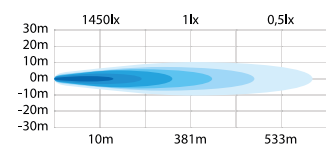

DARK EDITION **AMBASSADOR DRIVING LIGHT 9" LED**

Refuse to be average with Ambassador Dark Edition. A driving light that ensures high quality with unique components. Ambassador Dark Edition has a dark reflector, which gives a dark impression, and two different colors on the trim/ring. Choose between black and chrome. Both colors are included. Choose the one that suits you and your vehicle best.

€ 365,00 excl. VAT / € 441,65 incl. VAT

Voltage	12-24V DC
Consumption	67W
Theoretical lumen	5535
Actual lumen	1948
1 lux @	381m
IP-class	IP66/IP68
Beam pattern	Spot
Position light	White and amber
Connection	Cable

Cable length	3000mm
Material housing	Aluminium
Material lens	Polycarbonate
Diameter	230,5mm
Depth	132mm
Height including bracket	245mm
Operating temperature	-40°C - +40°C
E-approved	No
EMC-certificate	ECE R10