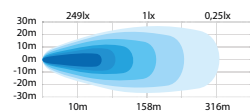

SIBERIA NEXT LEVEL WORK LIGHT LED BAR 38''

Voltage	9-32V DC
Consumption	300W
Theoretical lumen	57 600
Actual lumen	32 000
1 lux	158m
IP-class	IP67/IP69K
Beam pattern	Flood
Position light	White, red and amber
Connection	Cable
Cable length	2500mm

Material housing	Aluminum
Material lens	Polycarbonate
Length	952mm
Depth	54,2mm
Height	76mm
Height including bracket	89mm
Operating temperature	-30°C - +65°C
E-approved	No
EMC-certificate	ECE R10, CISPR 25 Class 3