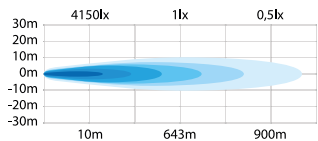

AMBASSADOR DRIVING LIGHT 9'' LED

Get that statement look. Ambassador Limited Edition is a high-quality driving light. The components are specifically designed for Ambassador with the aim of ensuring quality and function. Ambassador Limited Edition comes with a yellow lens and two different colors on the frame/ring. Choose between black or chrome. Both colors are included. Choose the color that suits you and your vehicle best.

€ 385,00 excl. VAT / € 465,85 incl. VAT

Voltage	10-32V DC
Consumption	67W
Theoretical lumen	5535
Actual lumen	3879
1 lux @	643m
IP-class	IP66/IP68
Beam pattern	Spot
Position light	White and amber
Connection	Cable

Cable length	3000mm
Material housing	Aluminium
Material lens	Polycarbonate
Diameter	230,5mm
Depth	132mm
Height including bracket	245mm
Operating temperature	-40°C · +40°C
E-approved	No
EMC-certificate	ECE R10