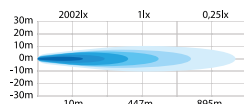

LED BARS

Art. 5809185
€ 70,00 excl. VAT / € 84,70 incl. VAT

SET OF 2PC SIBERIA DR BAR BRACKETS

Fits Siberia DR LED bars.
Suitable for 58-70 mm bars.

DUAL POSITION LIGHT

Art. 5809179
€ 149,00 excl. VAT / € 180,29 incl. VAT

SIBERIA DR LED BAR 8"

DUAL POSITION LIGHT

Art. 5809180
€ 179,00 excl. VAT / € 216,59 incl. VAT

SIBERIA DR LED BAR 12"

DUAL POSITION LIGHT

Art. 5809181
€ 249,00 excl. VAT / € 301,29 incl. VAT

SIBERIA DR LED BAR 22"

DUAL POSITION LIGHT

Art. 5809182
€ 329,00 excl. VAT / € 398,09 incl. VAT

SIBERIA DR LED BAR 32"

DUAL POSITION LIGHT

Art. 5809183
€ 429,00 excl. VAT / € 519,09 incl. VAT

SIBERIA DR LED BAR 42"

DUAL POSITION LIGHT

Art. 5809184
€ 529,00 excl. VAT / € 640,09 incl. VAT

SIBERIA DR LED BAR 50"