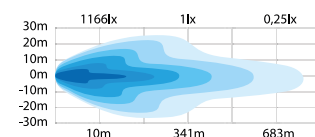

Use the QR code to check out the product video.