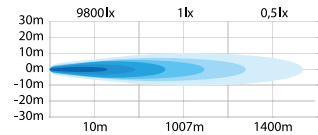

AMBASSADOR 9'' DRIVING LIGHT LED

The professional driver's first choice. Ambassadors' light beam exceeds everything you see and literally turns night into day in a long distance, pushing out 1 lux at 1007 meters. Designed in Sweden and manufactured in Europe. All the components are unique, specifically designed for Ambassador. It comes with exciting features – dual position light and a Nitto Denko breathing function that keeps the moisture away. The lens is made of unbreakable polycarbonate that has been sent for treatment in Germany to be highly durable against stone shoots and scratches.

€ 329,00 excl. VAT / € 398,09 incl. VAT

Voltage	10-32V DC
Consumption	70W
Theoretical lumen	5535
Actual lumen	4040
1 lux @	1007m
IP-class	IP68
Beam pattern	Spot
Position light	White and amber
Connection	Cable

Cable length	3000mm
Material housing	Aluminium
Material lens	Polycarbonate
Diameter	230,5mm
Depth	132mm
Height including bracket	245mm
Operating temperature	-40°C · +40°C
E-approved	No
EMC-certificate	ECE R10